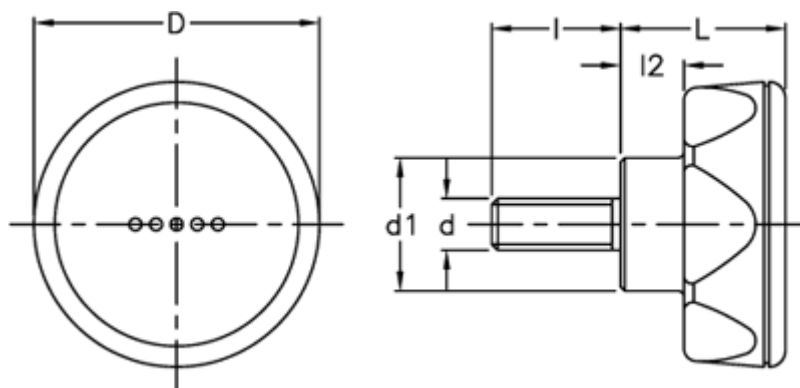

Data Sheet

Article number: 23052224063

Description: E+G Lobe knob
ELK.56-p M8x20-C3 grey centre cap

Measures

D	= 56
d1	= 26.5
d 6g	= M8
l	= 20
L	= 29
l2	= 11